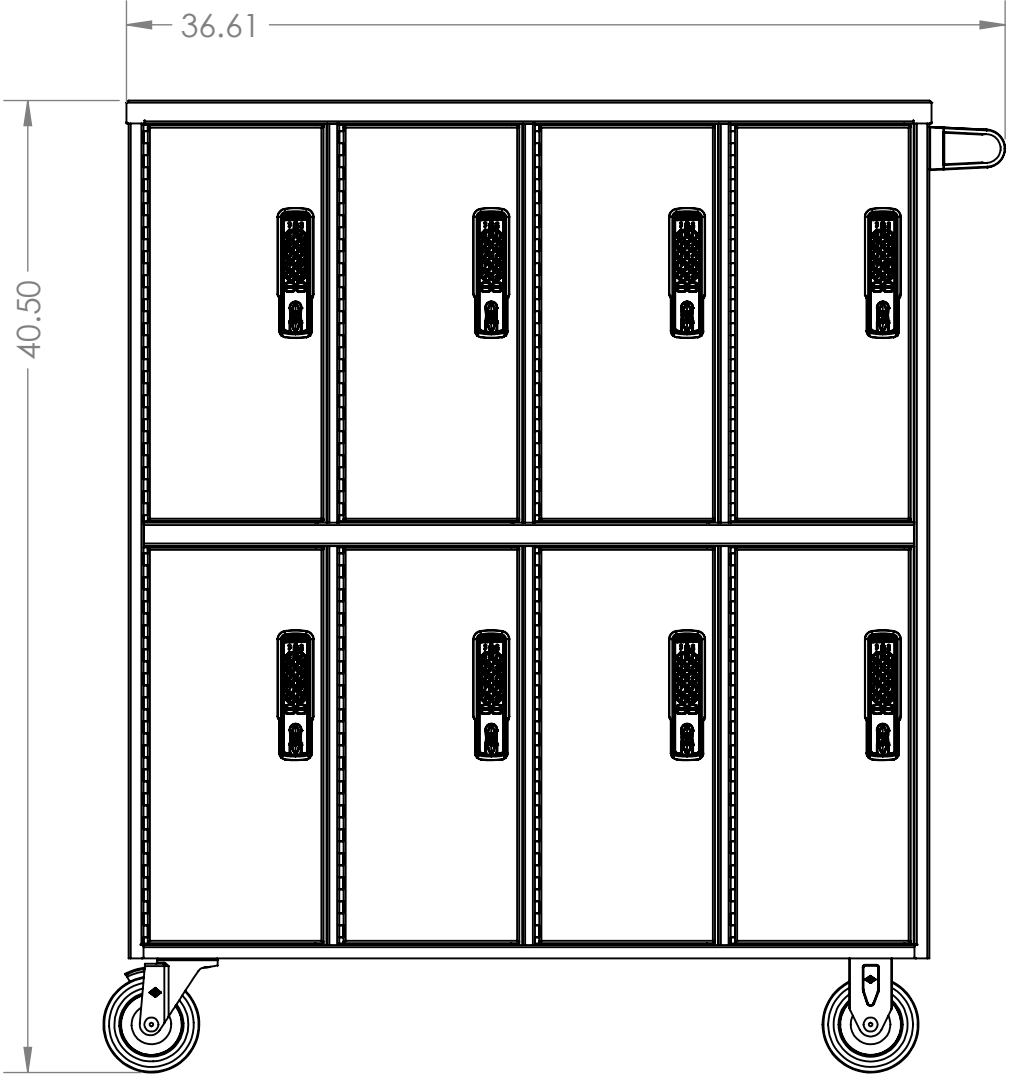

Each individual locker is 8.63in wide x 17.5in tall and 17.5in deep

TITLE:	Book Valet 8Door (70-9008)	
DWG NO.	MM-A-00084	
SCALE:1:8	DO NOT SCALE DRAWING	SHEET 1 OF 1