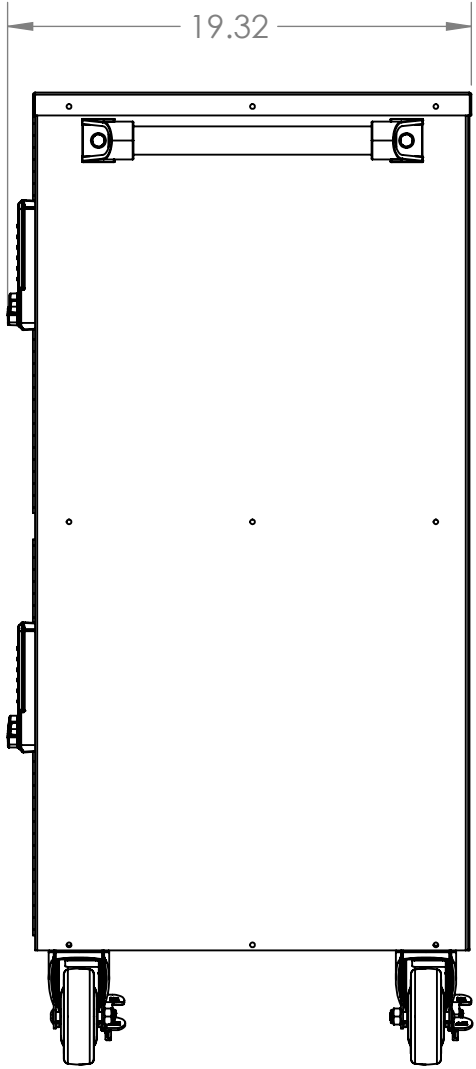

Each individual locker is 8.63in wide x 17.5in tall and 17.5in deep

TITLE:	Book Valet 8Door (70-9008)	
DWG NO.	MM-A-00084	
SCALE:1:8	DO NOT SCALE DRAWING	SHEET 1 OF 1